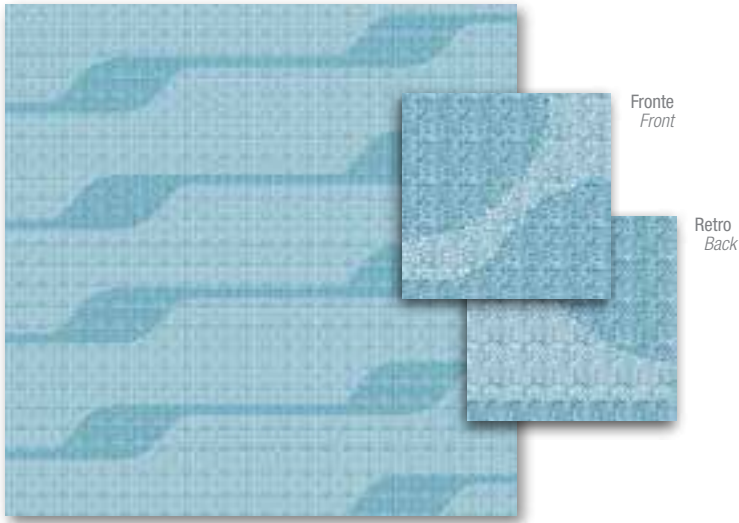

The SoftAir