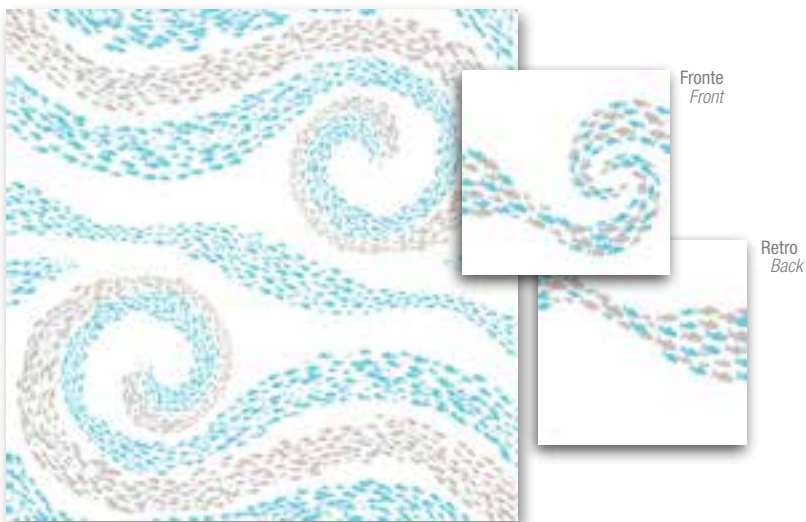

7.

8.

The SoftAir

Marea

		Code Reference Artikel Codigo Codigo	Description Description Beschreibung Medida Medida	Pieces/Pack Pieces/Paquet Stücke/Pack Unid./Paq. Unid./Pacote	Packs/Cart. Packs/Cart. Paq./Cart. Paq./Carta Pacote/Caixa
		Codice	Descrizione	Pezzi/Conf.	Conf./Cart.
1. TABLEWEAR MAREA CIELO / SKY		88447000	40x40	50	16
		88557000	100x100	25	2
2. TABLEWEAR MAREA CORALLO / CORAL		88446900	40x40	50	16
		88556900	100x100	25	2
3. TABLEWEAR MAREA NERO / BLACK		88447100	40x40	50	16
		88557100	100x100	25	2